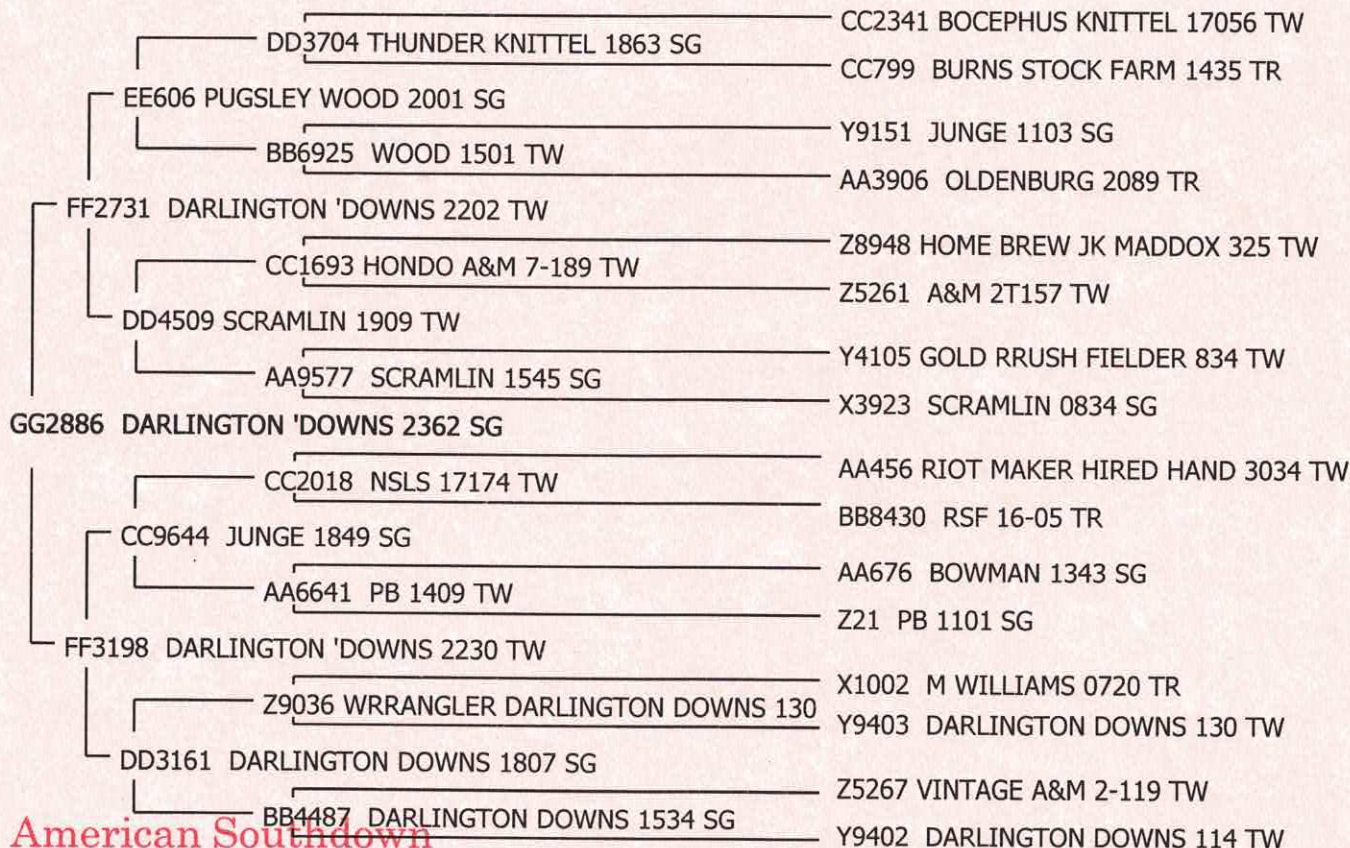

# American Southdown Breeders' Association

P.O. Box 556 • Otterbein, IN 47970

Certificate of Registry

**GG2886**

**RAM**  
ASBA #

**NAME** **LAMBED**  
Private Flock Tag **DARLINGTON 'DOWNS 2362** 9/22/2023 SG

**SIRE** FF2731 DARLINGTON 'DOWNS 2202 TW

**DAM** FF3198 DARLINGTON 'DOWNS 2230 TW

**BREEDER** CARSON LOBDELL DARLINGTON WI

**OWNER** CARSON LOBDELL DARLINGTON WI

**DATE RECORDED** 4/12/2024

*Executive Secretary* *Ann M Fry*

### THIS FIVE GENERATION PEDIGREE IS PROVIDED FOR YOUR RECORDS.

*If there are any blanks on this record indicates that some of the history of this animal was recorded prior to computerization. If you would like the completed record you may order it for an additional charge, by calling the ASBA office.*