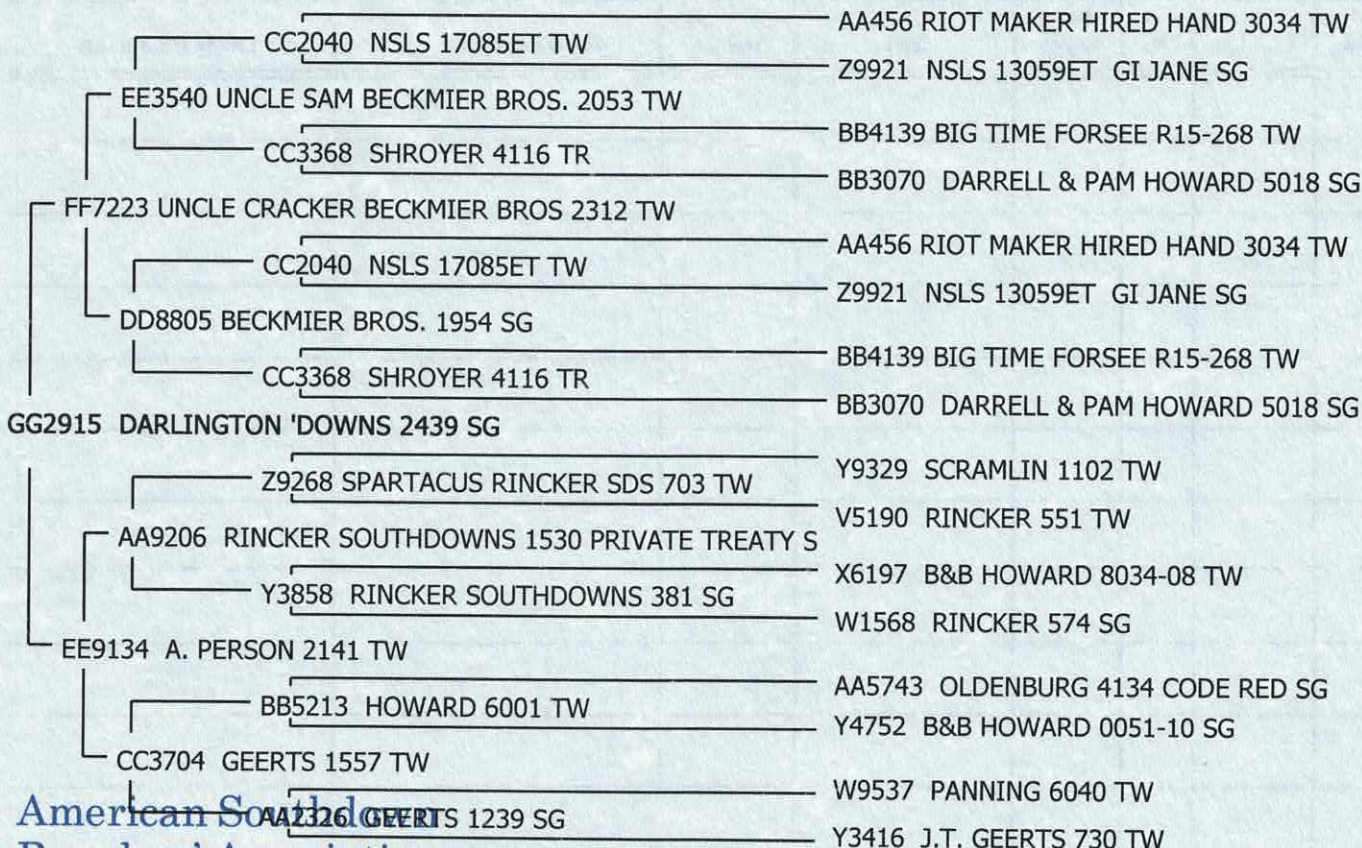

American Southdown Breeders' Association

P.O. Box 556 • Otterbein, IN 47970

Certificate of Registry

GG2915

EWE
ASBA #

NAME **LAMBED**
Private Flock Tag **DARLINGTON 'DOWNS 2439** 2/17/2024 SG

SIRE FF7223UNCLE CRACKER BECKMIER BROS 2312 TW

DAM EE9134 A. PERSON 2141 TW

BREEDER CARSON LOBDELL DARLINGTON WI

OWNER CARSON LOBDELL DARLINGTON WI

DATE RECORDED 4/12/2024

Executive Secretary Ann M Fry

THIS FIVE GENERATION PEDIGREE IS PROVIDED FOR YOUR RECORDS.

If there are any blanks on this record indicates that some of the history of this animal was recorded prior to computerization. If you would like the completed record you may order it for an additional charge, by calling the ASBA office.

**American Southdown
Breeders' Association**

P.O. Box 556
Otterbein, IN 47970
(765) 237-2576
ann@southdownsheep.org

Established in 1882