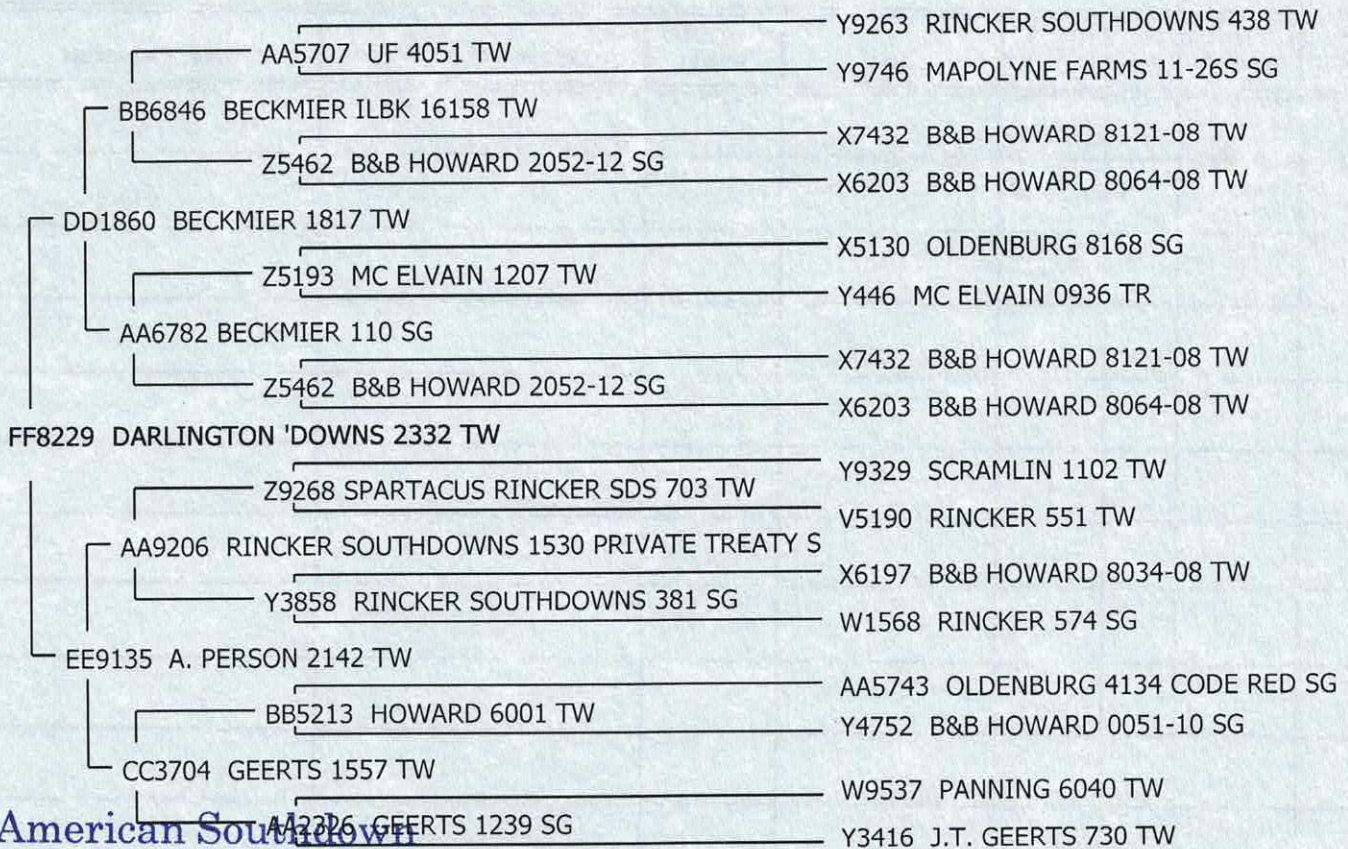

American Southdown Breeders' Association

P.O. Box 556 • Otterbein, IN 47970

Certificate of Registry

FF8229

EWE
ASBA #

NAME *Private Flock Tag* **DARLINGTON 'DOWNS 2332** **LAMBED** 2/20/2023 **TW**

SIRE DD1860 BECKMIER 1817 TW

DAM EE9135 A. PERSON 2142 TW

BREEDER CARSON LOBDELL DARLINGTON WI

OWNER CARSON LOBDELL DARLINGTON WI

DATE RECORDED 4/27/2023

Executive Secretary **Ann M Fry**

THIS FIVE GENERATION PEDIGREE IS PROVIDED FOR YOUR RECORDS.

If there are any blanks on this record indicates that some of the history of this animal was recorded prior to computerization. If you would like the completed record you may order it for an additional charge, by calling the ASBA office.

**American Southdown
Breeders' Association**

P.O. Box 556
Otterbein, IN 47970
(765) 237-2576

ann@southdownsheep.org

Established in 1882